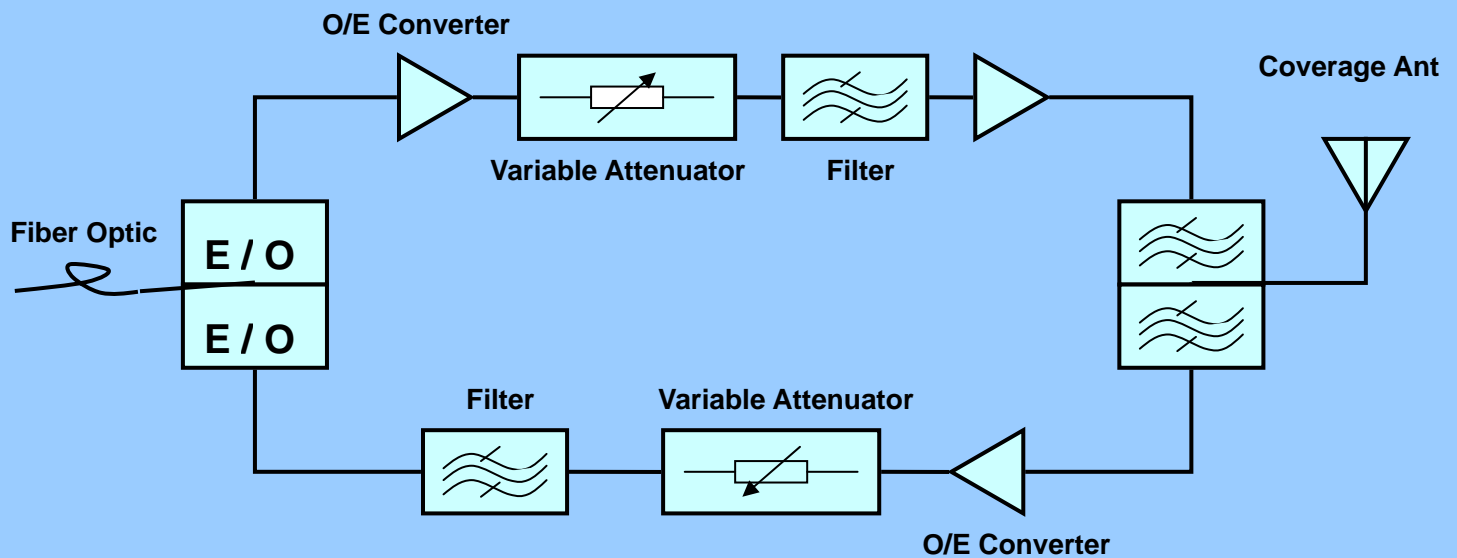

PMR OPTICAL REPEATER

PMR Optical Repeater for enhancing coverage in demanding environments

- Channel selective
- Distance up to 20km
- Optional remote control and monitoring
- Support one master unit to multiple remote units